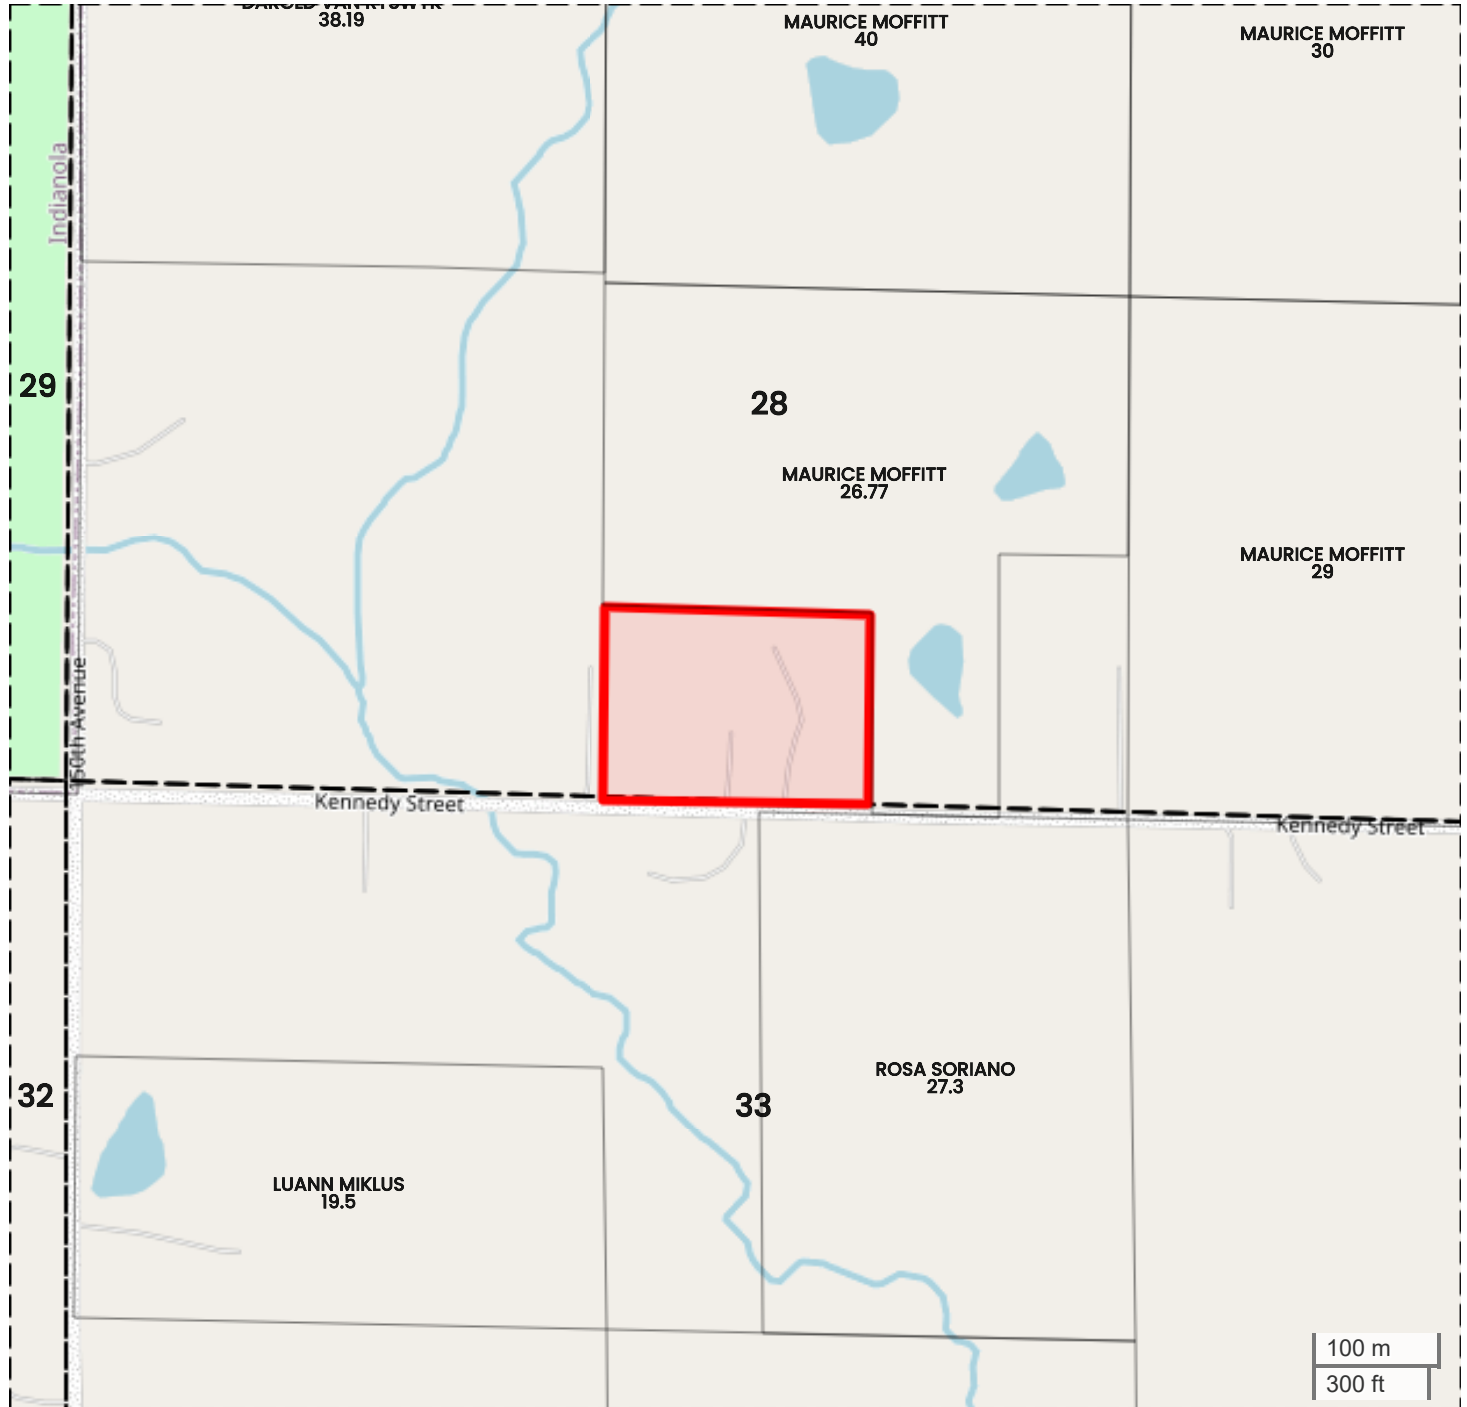

DAROLD AND JANET VAN RYSWYK REVOCABLE TRUST (7.48 AC TOTAL, 0 AC TILLABLE)

PLAT MAP

Center: 41.350879, -93.514280

28-76N-23W

Lincoln Township

Warren County, IA

FarmWorth, LLC makes no warranties, express or implied, regarding the accuracy of any information provided through FarmWorth.com. User is solely responsible for independently verifying all information prior to use and waives any claims against FarmWorth, LLC arising from inaccuracies in such information.